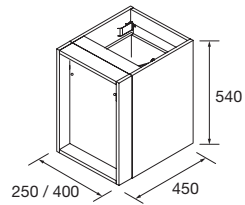

SERIE MONTERREY

COQUETTES PORTE-SERVIETTES, COQUETTE DOUBLE PROFONDEUR ET COQUETTE 1 NICHE

COQUETTE SUSPENDUE PORTE SERVIETTES ET EXTRACTION AVANT ALLIANCE

Coquette suspendue avec tiroir a ouverture par extraction avant, finition intérieure Carbon-TX, avec glissières invisibles a ouverture totale et espace sèche-cheveux. Poignée non incluse et disponible dans 3 finitions. Peut être combinée avec les Séries: Fussion Line / spirit / Monterrey.

	Blanc brillant		Gris brillant		Sbiancato		Chêne naturel		Chêne africain		Pin bahia		Alsace	
	COD.	€	COD.	€	COD.	€	COD.	€	COD.	€	COD.	€	COD.	€
250	26833	212	26834	212	26838	212	26836	212	91077	212	26837	212	26839	212
400	26840	236	26841	236	26845	236	26843	236	91078	236	26844	236	26846	236