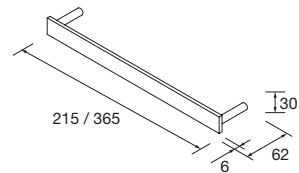

POIGNEE PORTE-SERVIETTES POUR COQUETTE SUSPENDUE EXTRACTION AVANT ALLIANCE

Poignée por coquete Alliance, disponible dans différentes finitions. Poignée en option, non fournie avec la coquette

	Blanc mat		Noir mat		Anodisé brillant	
	COD.	€	COD.	€	COD.	€
250	26915	23	26914	23	26913	23
400	26920	26	26919	26	26918	26